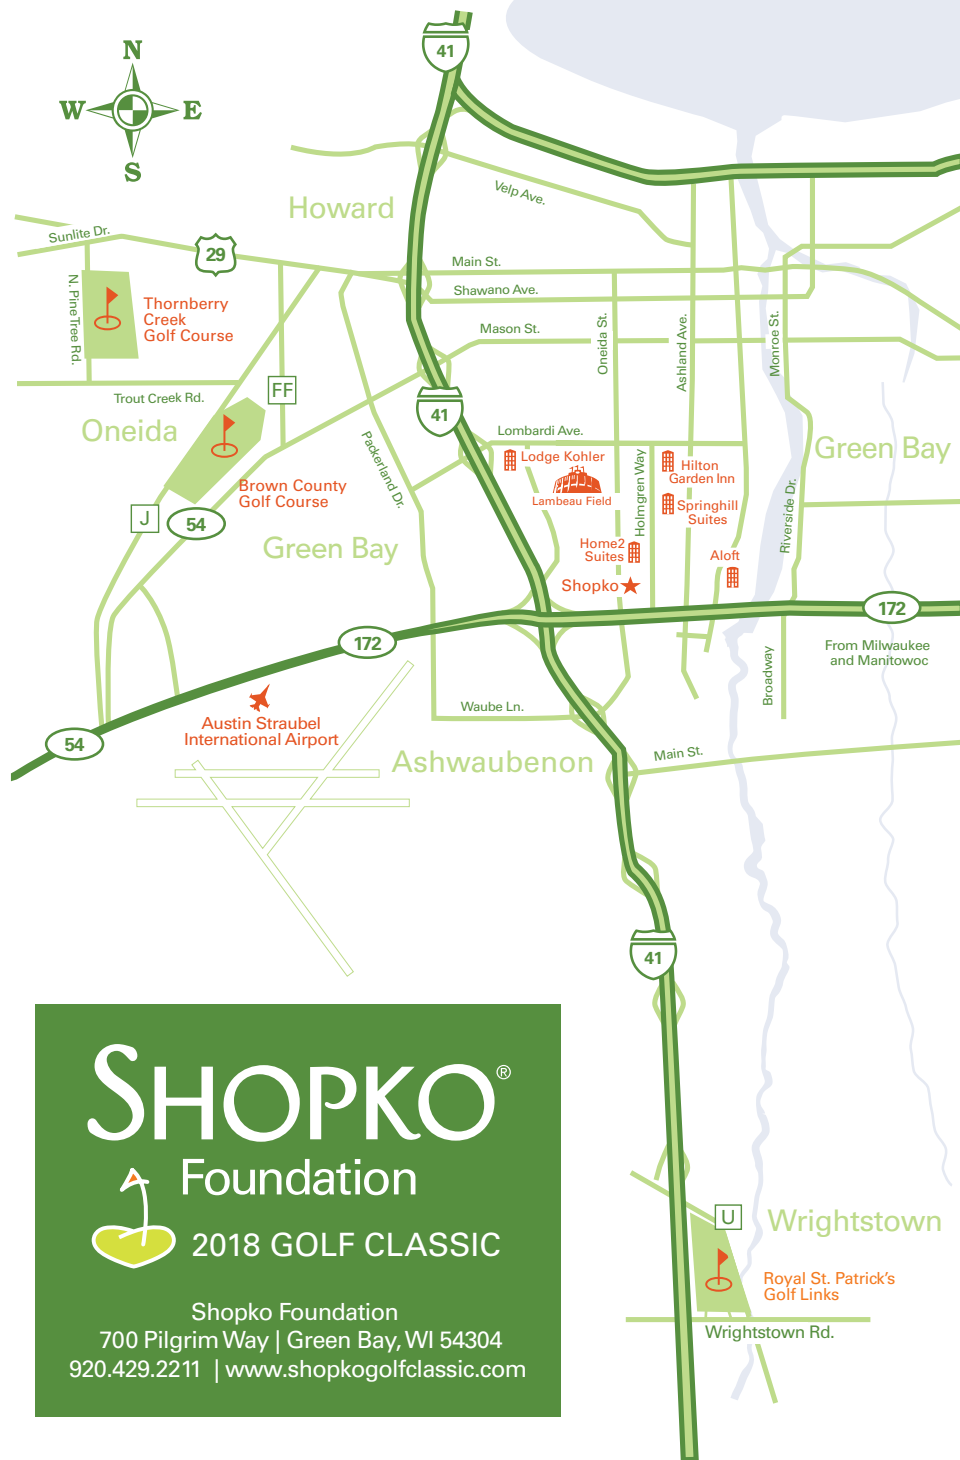

HOTEL & GOLF COURSE MAP AND DIRECTIONS

SHOPKO®

Foundation

2018 GOLF CLASSIC

Shopko Foundation
700 Pilgrim Way | Green Bay, WI 54304
920.429.2211 | www.shopkogolfclassic.com

ROYAL ST. PATRICK'S GOLF LINKS

201 Royal St. Pat's Drive | Wrightstown, WI 54180 P. 920.532.4300

- To Royal St. Patrick's Golf Links
- Take I-41 South toward Appleton
 - Follow I-41 South for approximately 12 miles
 - Take Exit 154 toward Wrightstown
 - Turn left onto CR-U/S. County Line Rd.
 - Turn right onto Wrightstown Rd./ Golf Course Dr.
 - Turn right onto Royal St. Pat's Dr.
 - End at Royal St. Patrick's Golf Links

BROWN COUNTY GOLF COURSE

897 Riverdale Drive | Oneida, WI 54155 P. 920.497.1731

- To Brown County Golf Course
- Take Hwy 172 West to I-41
 - Exit I-41 North toward Marinette
 - Exit Hwy 54 (W. Mason St.) and turn left
 - Follow Hwy 54 approximately 2 miles to Hwy FF (N. Hillcrest Dr.)
 - Turn right onto Hwy FF (S. on Hillcrest Dr.)
 - Turn left onto Hwy J (Riverdale Dr.)
 - Brown County Golf Course is approximately 0.5 miles on the left

THORNBERRY CREEK AT ONEIDA

4470 N. Pine Tree Road | Oneida, WI 54155 P. 920.434.7501

- To Thornberry Creek At Oneida
- Take I-41 North toward Marinette
 - Exit Hwy 29/32 West (Wausau Exit)
 - Follow Hwy 29 approximately 3 miles
 - Exit Hwy FF and turn left
 - After the bridge, turn right at 2nd roundabout (Centennial Blvd.)
 - Follow Centennial Blvd. to N. Pine Tree Rd. and turn left; Clubhouse located 1 mile down on left side