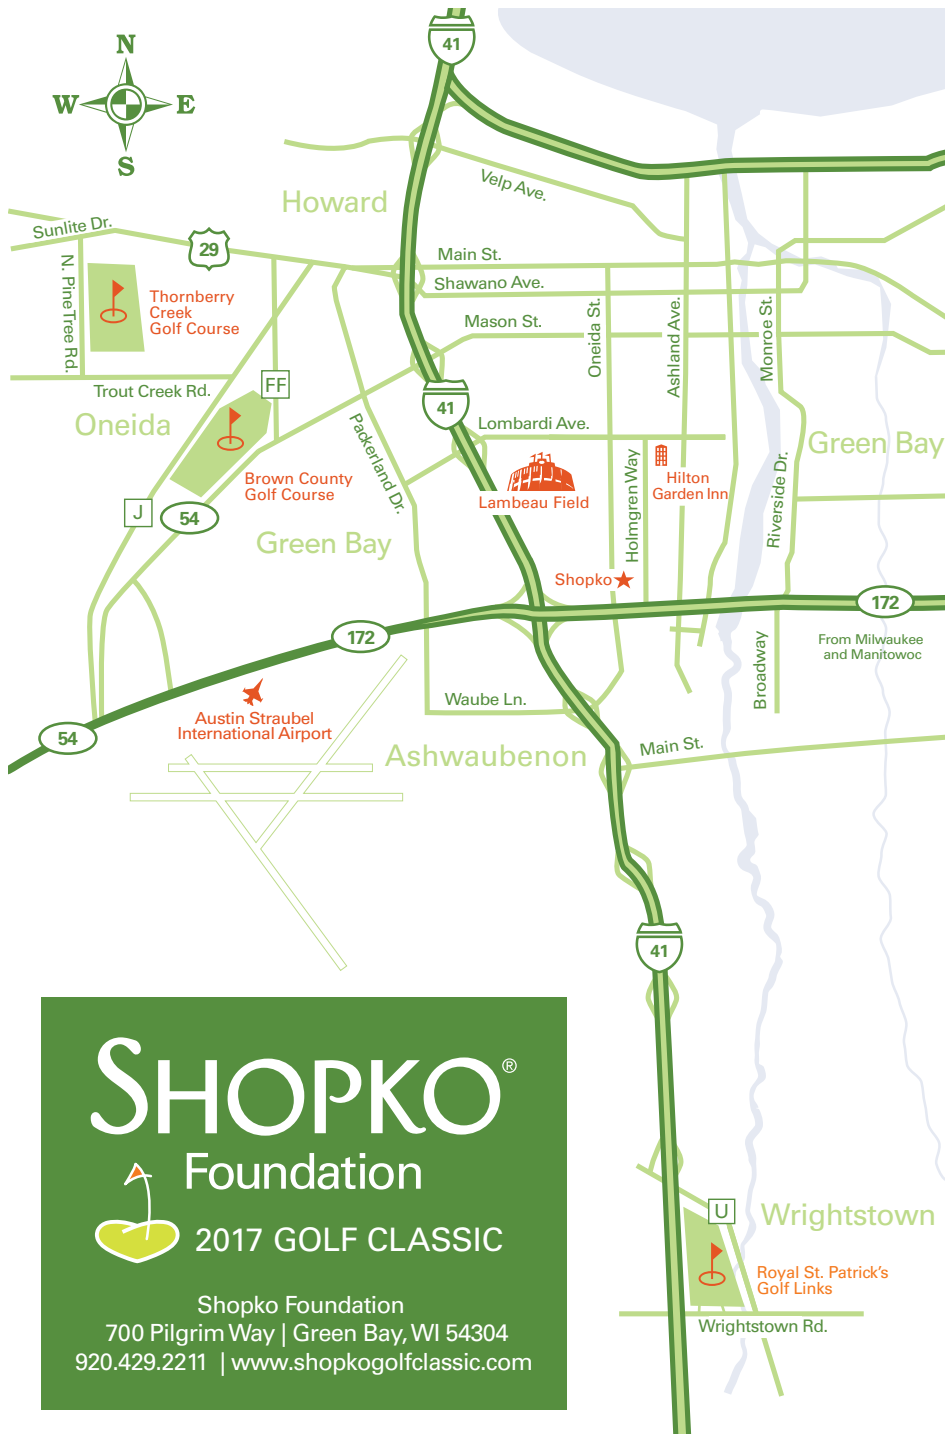

HOTEL & GOLF COURSE MAP AND DIRECTIONS

SHOPKO®
Foundation
2017 GOLF CLASSIC

Shopko Foundation
700 Pilgrim Way | Green Bay, WI 54304
920.429.2211 | www.shopkogolfclassic.com

ROYAL ST. PATRICK'S GOLF LINKS

201 Royal St. Pat's Drive | Wrightstown, WI 54180 P. 920.532.4300

- To Royal St. Patrick's Golf Links
- Take I-41 South toward Appleton
 - Follow I-41 South for approximately 12 miles
 - Take Exit 154 toward Wrightstown
 - Turn left onto CR-U/S. County Line Rd.
 - Turn right onto Wrightstown Rd./ Golf Course Dr.
 - Turn right onto Royal St. Pat's Dr.
 - End at Royal St. Patrick's Golf Links

BROWN COUNTY GOLF COURSE

897 Riverdale Drive | Oneida, WI 54155 P. 920.497.1731

- To Brown County Golf Course
- Take Hwy 172 West to I-41
 - Exit I-41 North toward Marinette
 - Exit Hwy 54 (W. Mason St.) and turn left
 - Follow Hwy 54 approximately 2 miles to Hwy FF (N. Hillcrest Dr.)
 - Turn right onto Hwy FF (S. on Hillcrest Dr.)
 - Turn left onto Hwy J (Riverdale Dr.)
 - Brown County Golf Course is approximately 0.5 miles on the left

THORNBERRY CREEK AT ONEIDA

4470 N. Pine Tree Road | Oneida, WI 54155 P. 920.434.7501

- To Thornberry Creek At Oneida
- Take I-41 North toward Marinette
 - Exit Hwy 29/32 West (Wausau Exit)
 - Follow Hwy 29 approximately 3 miles
 - Exit Hwy FF and turn left
 - After the bridge, turn right at 2nd roundabout (Centennial Blvd.)
 - Follow Centennial Blvd. to N. Pine Tree Rd. and turn left; Clubhouse located 1 mile down on left side